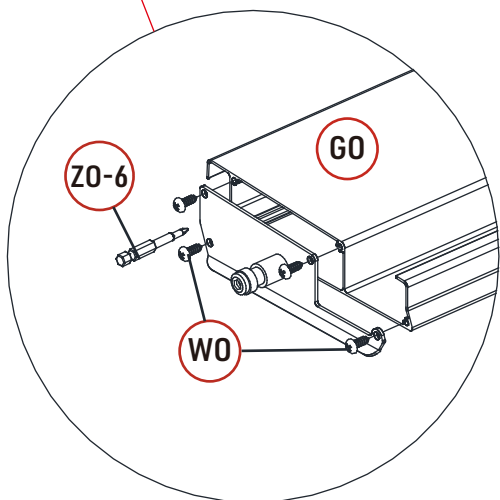

REF	PICTURE	QTY
UO	 防松螺母	74PCS
UO-1	 塑料螺母	25PCS
VO		75PCS
WO	 4X16	200PCS
XO	 6X40	49PCS
XO-1	 6X35	16PCS
XO-2	 6X20	25PCS
YO	 6X45	3PCS
ZO-1	 4mm	1PCS
ZO-2	 4mm	1PCS
ZO-3	 6mm	1PCS
ZO-4	 6mm	1PCS
ZO-5	 10mm	1PCS
ZO-6	 T20	1PCS

ATTENTION!!!

Please open the louvers to vertical in winter and snowing weather to protect your pergola!

Tools Required for Installation

 **K0 X1**

X24

X25

X1

X24