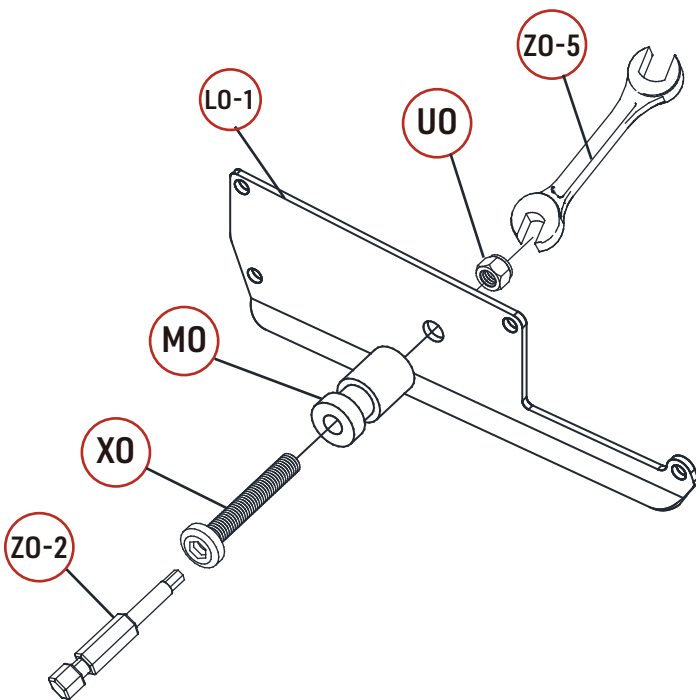

REF	PICTURE	QTY
A0		4PCS
B0-1		1PCS
B0-2		1PCS
C0		2PCS
F0		1PCS
G0		25PCS
H0		1PCS

REF	PICTURE	QTY
IO		4PCS
JO		4PCS
KO		1PCS
LO		24PCS
LO-1		25PCS
MO		49PCS
NO		1PCS
OO		1PCS
PO		1PCS
QO		16PCS
RO		16PCS
SO		50PCS
TO	 8X80	16PCS

REF	PICTURE	QTY
UO	 防松螺母	74PCS
UO-1	 塑料螺母	25PCS
VO		75PCS
WO	 4X16	200PCS
XO	 6X40	49PCS
XO-1	 6X35	16PCS
XO-2	 6X20	25PCS
YO	 6X45	3PCS
ZO-1	 4mm	1PCS
ZO-2	 4mm	1PCS
ZO-3	 6mm	1PCS
ZO-4	 6mm	1PCS
ZO-5	 10mm	1PCS
ZO-6	 T20	1PCS

ATTENTION!!!

Please open the louvers to vertical in winter and snowing weather to protect your pergola!

Tools Required for Installation

 **K0 X1**

X24

X25

X1

X24