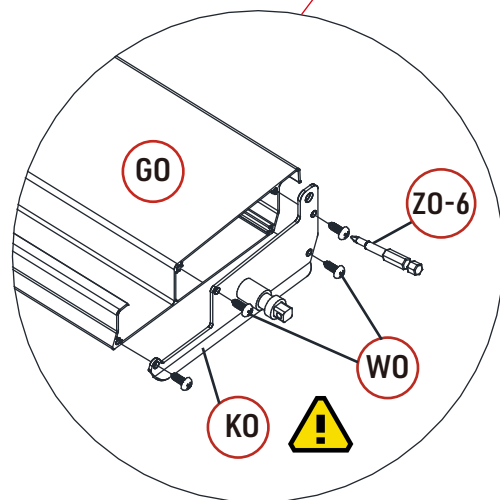

REF	PICTURE	QTY
UO	 防松螺母	74PCS
UO-1	 塑料螺母	25PCS
VO		75PCS
WO	 4X16	200PCS
XO	 6X40	49PCS
XO-1	 6X35	16PCS
XO-2	 6X20	25PCS
YO	 6X45	3PCS
ZO-1	 4mm	1PCS
ZO-2	 4mm	1PCS
ZO-3	 6mm	1PCS
ZO-4	 6mm	1PCS
ZO-5	 10mm	1PCS
ZO-6	 T20	1PCS

ATTENTION!!!

Please open the louvers to vertical in winter and snowing weather to protect your pergola!

Tools Required for Installation

 **K0 X1**

X24

X25

X1

X24