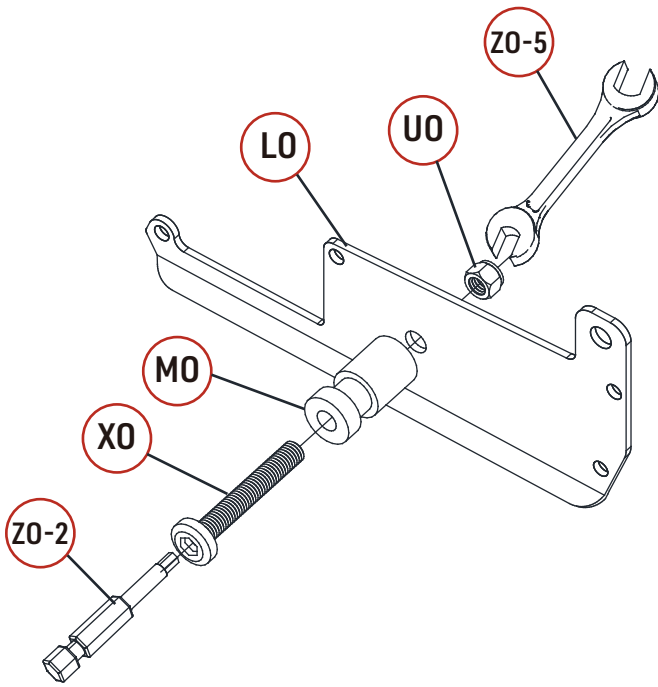

REF	PICTURE	QTY
A0		4PCS
B0-1		1PCS
B0-2		1PCS
C0		2PCS
F0		1PCS
G0		25PCS
H0		1PCS

REF	PICTURE	QTY
IO		4PCS
JO		4PCS
KO		1PCS
LO		24PCS
LO-1		25PCS
MO		49PCS
NO		1PCS
OO		1PCS
PO		1PCS
QO		16PCS
RO		16PCS
SO		50PCS
TO	 8X80	16PCS

REF	PICTURE	QTY
UO	 防松螺母	74PCS
UO-1	 塑料螺母	25PCS
VO		75PCS
WO	 4X16	200PCS
XO	 6X40	49PCS
XO-1	 6X35	16PCS
XO-2	 6X20	25PCS
YO	 6X45	3PCS
ZO-1	 4mm	1PCS
ZO-2	 4mm	1PCS
ZO-3	 6mm	1PCS
ZO-4	 6mm	1PCS
ZO-5	 10mm	1PCS
ZO-6	 T20	1PCS

ATTENTION!!!

Please open the louvers to vertical in winter and snowing weather to protect your pergola!

Tools Required for Installation

 **K0 X1**

X24

X25

X1

X24