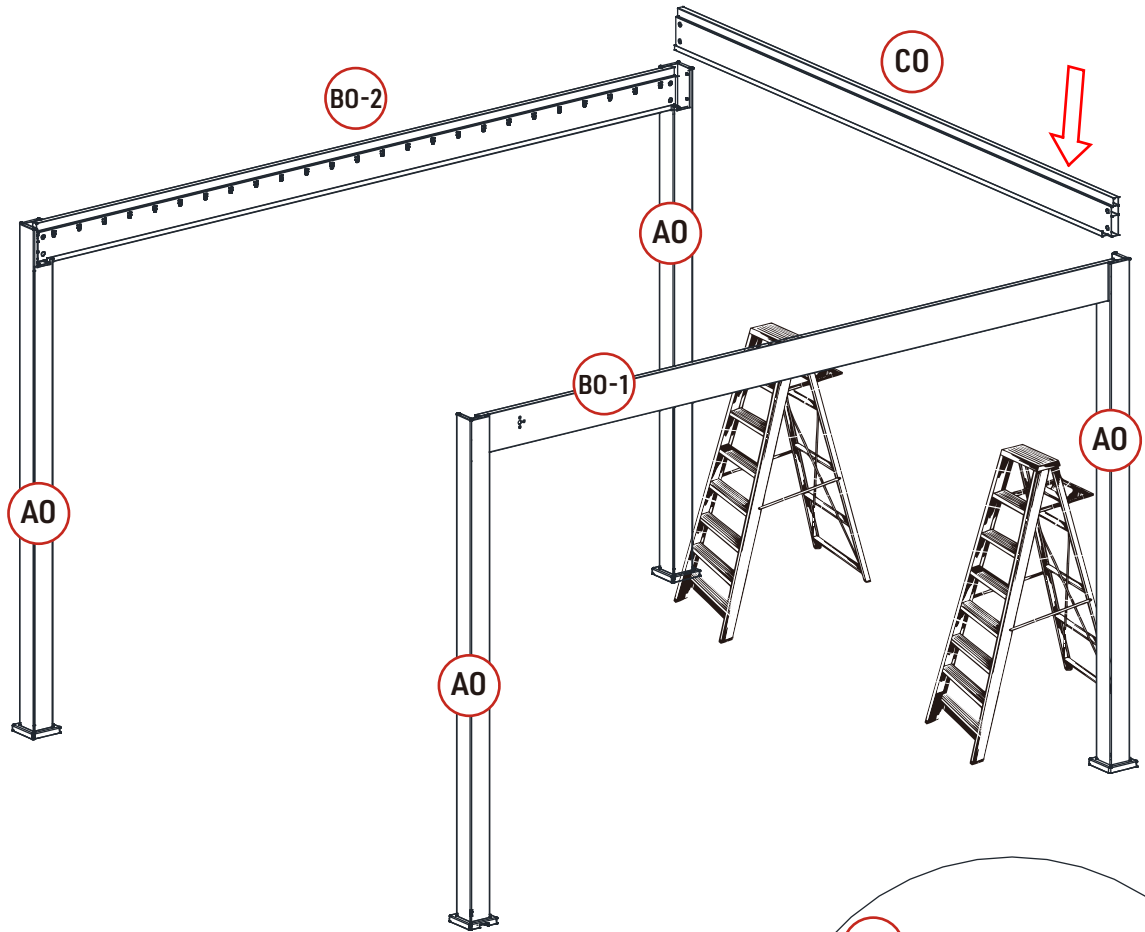

ATTENTION!!!

Please open the louvers to vertical in winter and snowing weather to protect your pergola!

Tools Required for Installation

 **K0 X1**

X24

X25

X1

X24